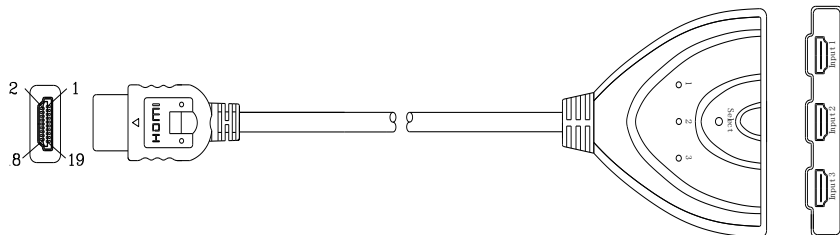

PPA Int'l, Inc.
Model # HDMI3X1C
Item # 7075

Introduction

Perfect for home theater systems and computer users, the 3 port HDMI Switch w/ built-in Cable by PPA provides a clutter-free environment, eliminates the need to disconnect and reconnect HDTV devices, and allows convenient toggling between different sources using either an intelligent or key press option. Single HDMI video display sharing allows quick, seamless changes between DVD, Blu-ray, Satellite Set Top Box, XBox, PS3, HD Antenna, PC, etc...., while 3D support takes gaming and movies to a powerful new level in home entertainment. In the ever-changing world of high definition, no other similar product performs better!

Features

- Supports resolutions up to 1080p
- HDCP pass-through
- Supports uncompressed audio (LPCM)
- Supports 3D format 1080p at 23.98/24Hz, 720p at 59.94/60/50 Hz
- Supports 250MHz / 2.5Gbps per channel (7.5Gbps all channel) bandwidth
- Backward compatible with DVI devices by using HDMI to DVI adapter (not included)
- HDCP pass-through
- Plug-and-play

Installation

1. Turn off all devices before connecting cables
2. Connect audio and video source(s) to HDMI Switch "Input" using HDMI compliant cables
3. Total length of HDMI cables should NOT exceed 15 ft.
4. Power up devices
5. Use manual push button setup to select channel